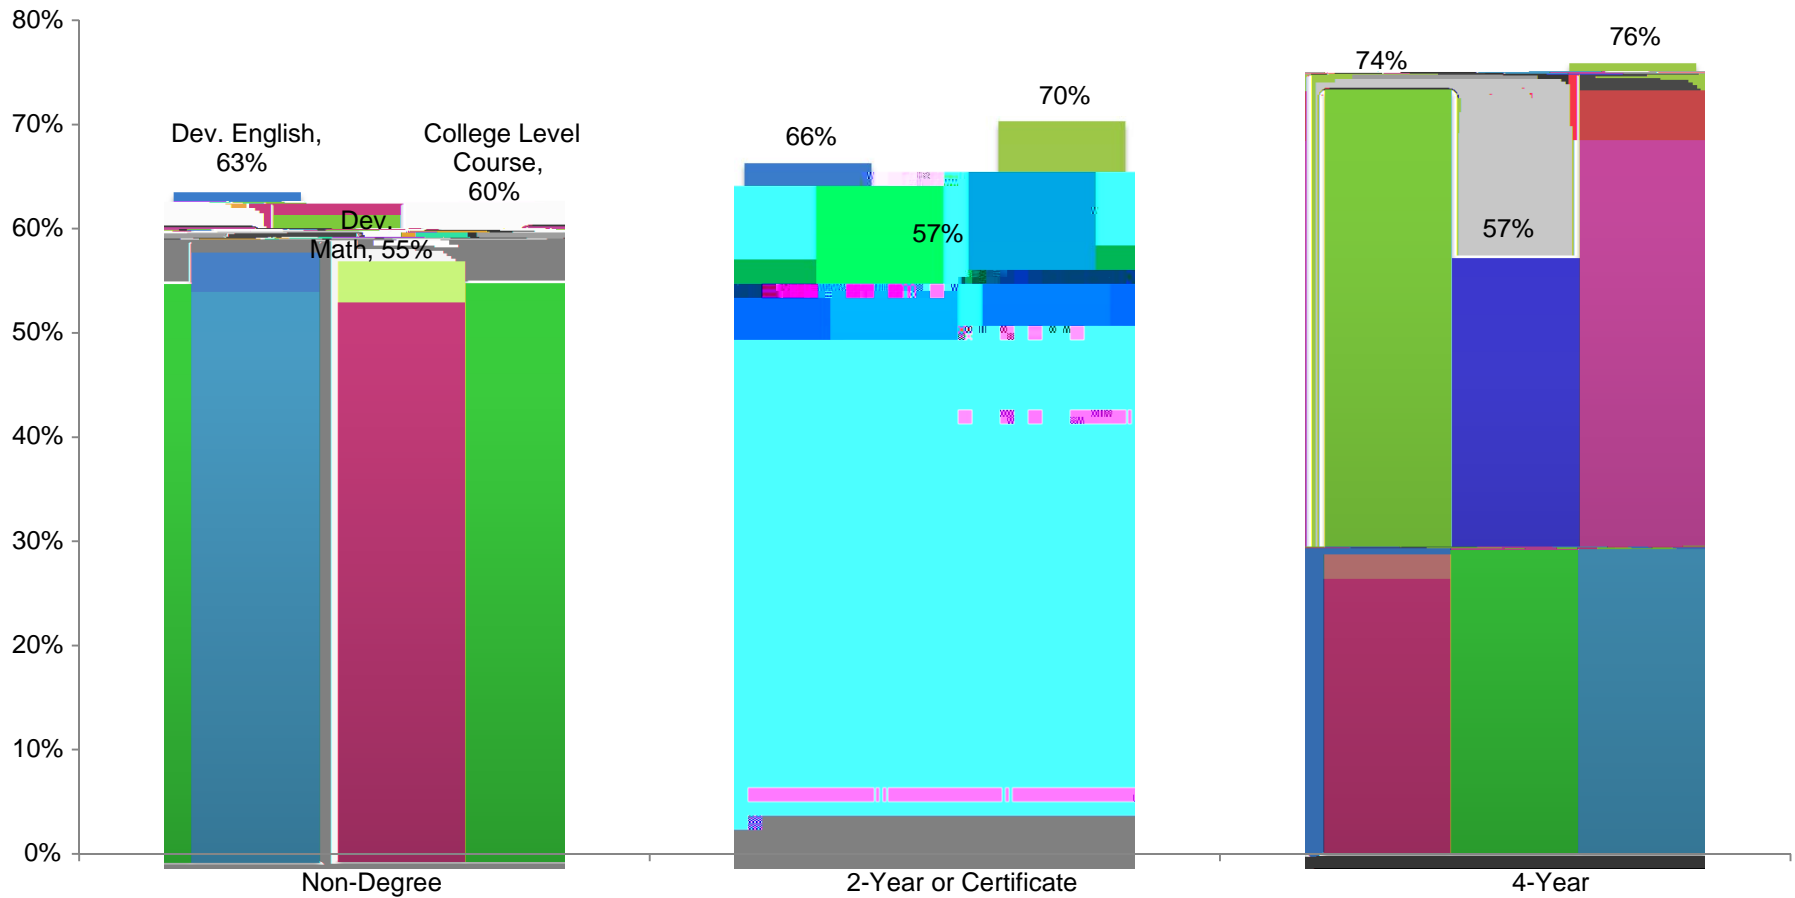

## Handout 2. Recent High School Graduates as a Proportion of Developmental Course-Takers, Fall 2008 - Fall 2012

### Handout 3. Course Completion Rate Average by Student's Degree Seeking Status and Course Type Fall 2008 - 2012

### Handout 4. 4-Year Bachelor Degree Graduation Rate within 6 Years by Developmental Need

Average Fall 2002 - Fall 2006 Starting Cohorts